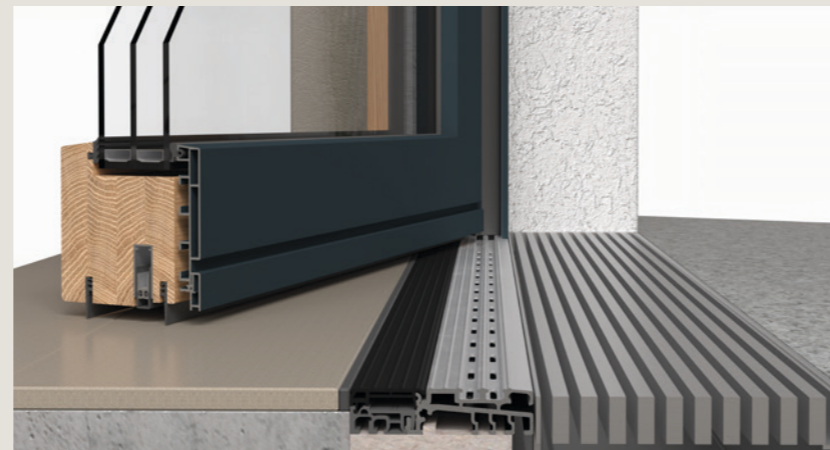

100 %
level and flush with the floor!

Sleek design

Timeless elegance meets functionality: Our solution offers a discreet appearance, is perfectly suited for the construction depth of the frame and can be used in many ways - whether for 1- or 2-leaf doors opening inwards or 1-leaf doors opening outwards. Aesthetics and practicality in one.

Low maintenance and care requirements

Maximum convenience and safety for your home! Removable profiles minimise the need for maintenance and care. And thanks to the intelligent design with no moving parts from below, you enjoy lasting functional safety without dirt affecting the sealing.

The UNILUX Plano zero threshold is available in the colours **black anodised** and **silver anodised**.

Can be used in many ways

Thermally separated system threshold to be embedded in the floor with only 20 mm of floor structure necessary for all requirements and designs.

Perfect sealing

Reliable sealing is ensured by a well thought-out system of base profile, drop-down and continuous sealing level - compatible with proven drainage systems such as Aco-Inotec and various gutter covers for on-site drainage.